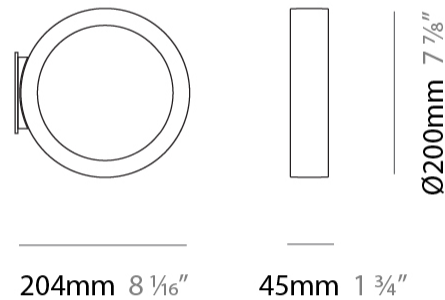

PROJECT
TYPE
SPECIFIER
QUANTITY
DATE

ASSOLO SURFACE

D32002-

base number   Finish
Options

1. To build a product code in our configurator select the specify button on the base model # product page
2. To build a manual product code on this datasheet choose from the options listed below in blue font and add the suffix to the base model #

GENERAL

Series: Assolo
Brand: Cini & Nils
Division: Design
Mounting Type: Surface
Mounting Location: Wall
Subcategory: Ambient

PHYSICAL

Shape: Round
Diameter (mm): 204
Diameter (in): 8 1/16
Width (mm): 45
Width (in): 1 3/4
Height (mm): 200
Height (in): 7 7/8
Light Distribution: Indirect
Weight (kg): 0.9
Weight (lbs): 1.98
Fixture Finish: WHI / BLK / MGD
Fixture Material: Aluminum

ELECTRICAL

Lamp Type: LED
Input Wattage (W): 15.76
Total Output Wattage (W): 13.7
Dimming: Tri-Mode (Non-Dimming and Phase Dimming (120Vac only) and 0-10V Dimming)
Driver Included: No
Driver Location: Remote
Driver Type: Constant Current - Universal
Driver Class: Class 2
Input Voltage (V): 120 - 277
Constant Current (MA): 350

LED

Number of LEDs: 1
Color Temperature (°K): 2800
Nominal Lumen (lm): 1300
CRI: >80 CRI
Lamp Life (hrs): 50000

OPTICAL

RATINGS AND CERTIFICATIONS

Certified By: Certified for North American Standards
IP rating: IP20