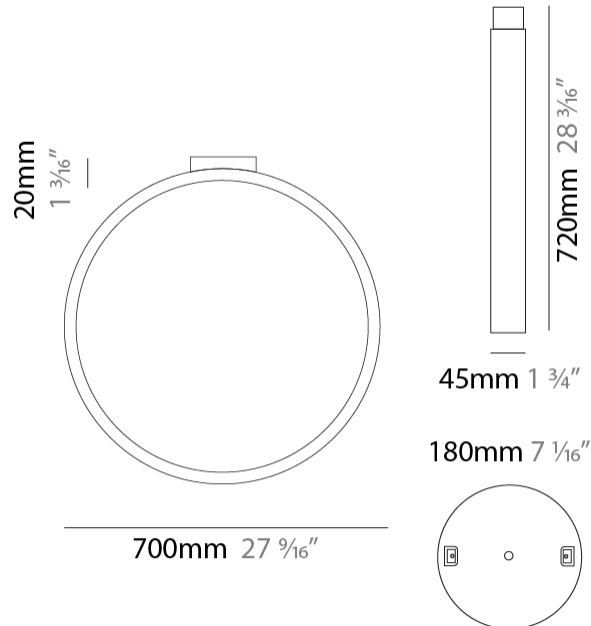

PROJECT	_____
TYPE	_____
SPECIFIER	_____
QUANTITY	_____
DATE	_____

ASSOLO SURFACE

D32017-

base number   Finish
Options

1. To build a product code in our configurator select the specify button on the base model # product page
2. To build a manual product code on this datasheet choose from the options listed below in blue font and add the suffix to the base model #

GENERAL

Series: Assolo
Brand: Cini & Nils
Division: Design
Mounting Type: Surface
Mounting Location: Ceiling
Subcategory: Ambient

PHYSICAL

Shape: Round
Diameter (mm): 700
Diameter (in): 27 ⁹/₁₆
Width (mm): 45
Width (in): 1 ³/₄
Height (mm): 720
Height (in): 28 ³/₁₆
Light Distribution: Indirect
Weight (kg): 4.9
Weight (lbs): 10.8
Fixture Finish: WHI / BLK / MGD
Fixture Material: Aluminum

ELECTRICAL

Lamp Type: LED
Input Wattage (W): 27
Total Output Wattage (W): 25
Dimming: Tri-Mode (Non-Dimming and Phase Dimming (120Vac only) and 0-10V Dimming)
Driver Included: Yes
Driver Location: Integrated
Driver Type: Constant Current - Universal
Driver Class: Class 2
Input Voltage (V): 120 - 277
Constant Current (MA): 700

LED

Color Temperature (°K): 2800
Nominal Lumen (lm): 2900
CRI: >90 CRI
Lamp Life (hrs): 50000

OPTICAL

RATINGS AND CERTIFICATIONS

Certified By: Certified for North American Standards
IP rating: IP20

J-Box cover plate included