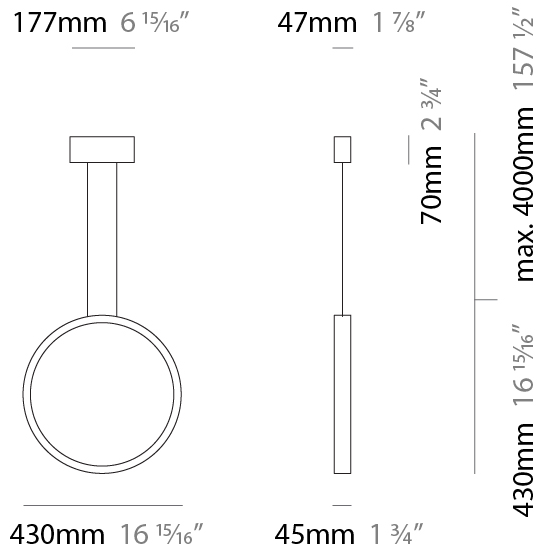

PROJECT	_____
TYPE	_____
SPECIFIER	_____
QUANTITY	_____
DATE	_____

ASSOLO SUSPENSION

D31005-

base number   Finish
Options

1. To build a product code in our configurator select the specify button on the base model # product page
2. To build a manual product code on this datasheet choose from the options listed below in blue font and add the suffix to the base model #

GENERAL

Series: Assolo
Brand: Cini & Nils
Division: Design
Mounting Type: Suspension
Mounting Location: Ceiling
Subcategory: Ambient

PHYSICAL

Shape: Round
Diameter (mm): 430
Diameter (in): 16 ¹⁵/₁₆"
Width (mm): 45
Width (in): 1 ³/₄"
Height (mm): 430
Height (in): 16 ¹⁵/₁₆"
Max. Overall Height (mm): 4430
Max. Overall Height (in): 174 ⁷/₁₆"
Light Distribution: Indirect
Weight (kg): 3.5
Weight (lbs): 7.7
Fixture Finish: WHI / BLK / MGD
Fixture Material: Aluminum
Upon Request: Any custom colour

ELECTRICAL

Lamp Type: LED
Input Wattage (W): 27
Total Output Wattage (W): 25
Dimming: Tri-Mode (Non-Dimming and Phase Dimming (120Vac only) and 0-10V Dimming)
Driver Included: Yes
Driver Location: Integrated
Driver Type: Constant Current - Universal
Driver Class: Class 2
Input Voltage (V): 120 - 277
Constant Current (MA): 700

LED

Color Temperature (°K): 2800
Nominal Lumen (lm): 2900
CRI: >90 CRI
Lamp Life (hrs): 50000
Upon Request: 3000K / 3500K / 4000K

OPTICAL

RATINGS AND CERTIFICATIONS

Certified By: Certified for North American Standards
IP rating: IP20