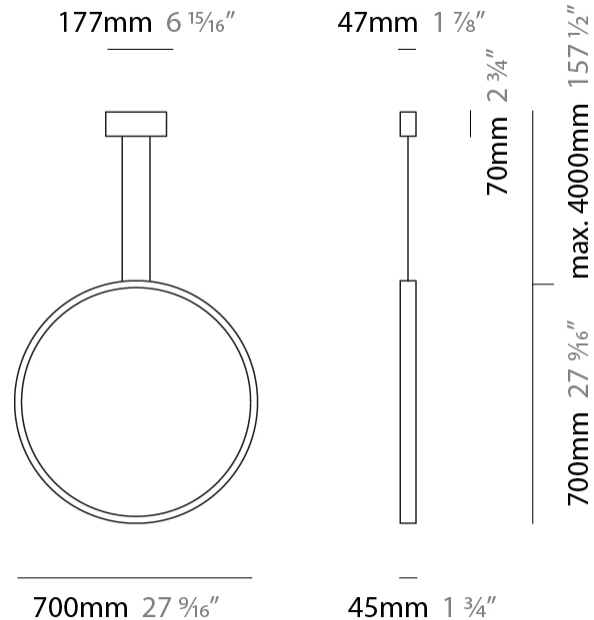

ASSOLO SUSPENSION

D31007-

base number _____
Finish _____
Options _____

1. To build a product code in our configurator select the specify button on the base model # product page
2. To build a manual product code on this datasheet choose from the options listed below in blue font and add the suffix to the base model #

GENERAL

Series: Assolo
Brand: Cini & Nils
Division: Design
Mounting Type: Suspension
Mounting Location: Ceiling
Subcategory: Ambient

PHYSICAL

Shape: Round
Diameter (mm): 700
Diameter (in): 27 ⁹/₁₆"
Width (mm): 45
Width (in): 1 ³/₄"
Height (mm): 700
Height (in): 27 ⁹/₁₆"
Max. Overall Height (mm): 4700
Max. Overall Height (in): 185 ¹/₁₆"
Light Distribution: Indirect
Weight (kg): 5.4
Weight (lbs): 11.9
Fixture Finish: WHI / BLK / MGD
Fixture Material: Aluminum

ELECTRICAL

Lamp Type: LED
Input Wattage (W): 27
Total Output Wattage (W): 25
Dimming: Tri-Mode (Non-Dimming and Phase Dimming (120Vac only) and 0-10V Dimming)
Driver Included: Yes
Driver Location: Integrated
Driver Type: Constant Current - Universal
Driver Class: Class 2
Input Voltage (V): 120 - 277
Constant Current (MA): 700

LED

Number of LEDs: 1
Color Temperature (°K): 2800
Nominal Lumen (lm): 2900
CRI: >90 CRI
Lamp Life (hrs): 50000

OPTICAL

RATINGS AND CERTIFICATIONS

Certified By: Certified for North American Standards
IP rating: IP20