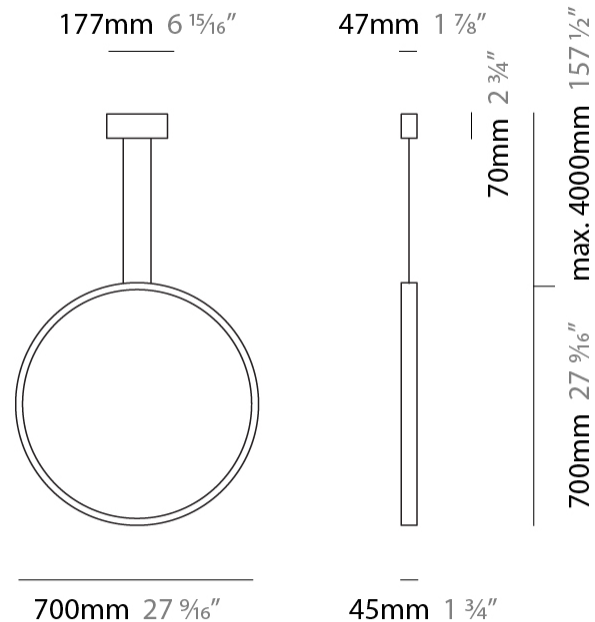

ASSOLO SUSPENSION

D31007-

base number   Finish
Options

1. To build a product code in our configurator select the specify button on the base model # product page
2. To build a manual product code on this datasheet choose from the options listed below in blue font and add the suffix to the base model #

GENERAL

Series: Assolo
Brand: Cini & Nils
Division: Design
Mounting Type: Suspension
Mounting Location: Ceiling
Subcategory: Ambient

PHYSICAL

Shape: Round
Diameter (mm): 700
Diameter (in): 27 ⁹/₁₆"
Width (mm): 45
Width (in): 1 ³/₄"
Height (mm): 700
Height (in): 27 ⁹/₁₆"
Max. Overall Height (mm): 4700
Max. Overall Height (in): 185 ¹/₁₆"
Light Distribution: Indirect
Weight (kg): 5.4
Weight (lbs): 11.9
Fixture Finish: [WHI](#) / [BLK](#) / [MGD](#)
Fixture Material: Aluminum

ELECTRICAL

Lamp Type: LED
Input Wattage (W): 27
Total Output Wattage (W): 25
Dimming: Tri-Mode (Non-Dimming and Phase Dimming (120Vac only and 0-10V Dimming))
Driver Included: Yes
Driver Location: Integrated
Driver Type: Constant Current - Universal
Driver Class: Class 2
Input Voltage (V): 120 - 277
Constant Current (MA): 700

LED

Number of LEDs: 1
Color Temperature (°K): 2800
Nominal Lumen (lm): 2900
CRI: >90 CRI
Lamp Life (hrs): 50000

OPTICAL

RATINGS AND CERTIFICATIONS

Certified By: Certified for North American Standards
IP rating: IP20